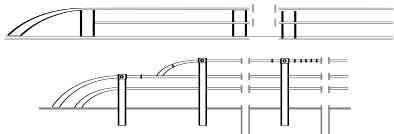

METAL TUBE BRIDGE RAILINGS

SIGN STRUCTURES

METAL BEAM GUARD RAIL

INTERSTATE SALES - AUBURN, CALIFORNIA
1-800-237-7245